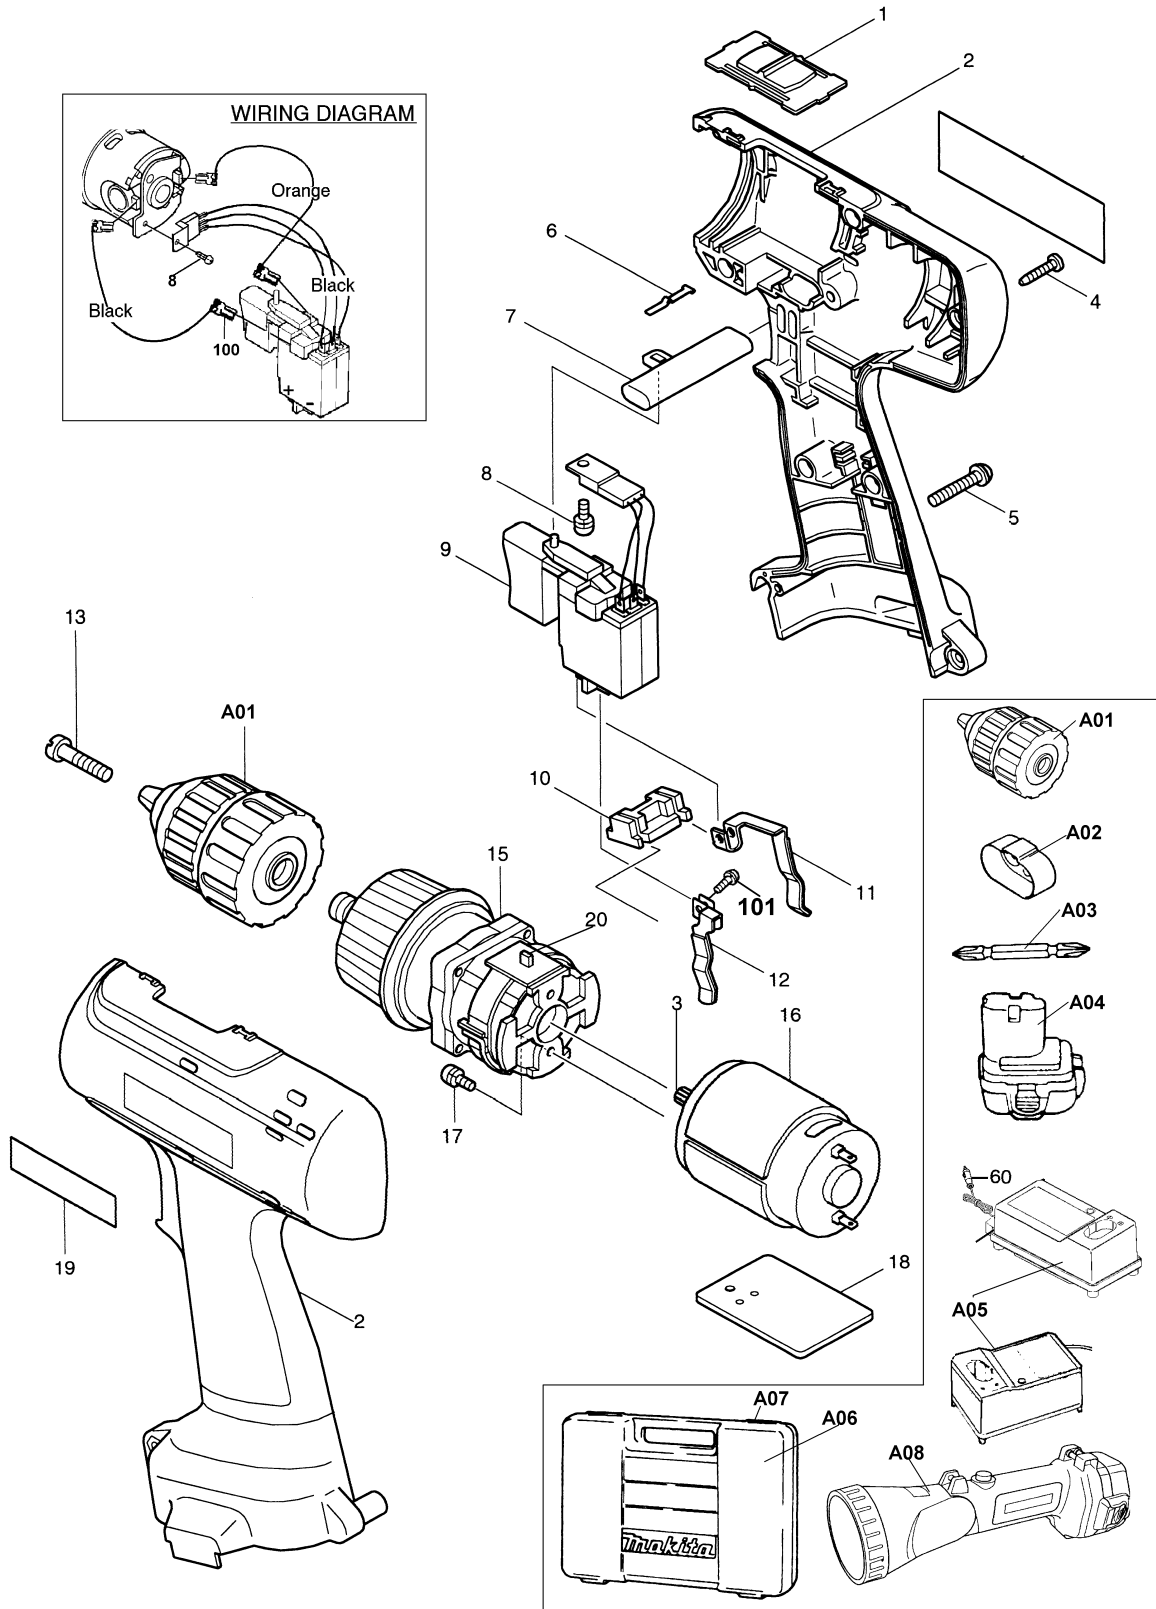

Model 6226DWE (MKC)

Model 6226DWLE (MKC)

Model 6227DWE (MKC)

Model 6227DWLE (MKC)

Model 6228DWE (MKC)

Model 6228DWLE (MKC)

07-2003

Item No.	Part No.	No. Used	Description	Item No.	Part No.	No. Used	Description
1	125091-1	1	Speed Change Lever Assy (Includes 231433-0 - Compression Spring 4)	A03	784613-A	1	Bit 2-63.5
2	183210-5	1	Housing Set (6226DWE/DWLE)	A04	-----	2	9.6V Ni-Cad & Ni-MH Battery W/Clip (1.3Ah ~ 3.0Ah) (6226DWE/DWLE)
	183211-3	1	Housing Set (6227DWE/DWLE)		-----	2	12V Ni-Cad & Ni-MH Battery W/Clip (1.3Ah ~ 3.0) (6227DWE/DWLE)
	183212-1	1	Housing Set (6228DWE/DWLE)		-----	2	14.4V Ni-Cad & Ni-MH Battery W/Clip(1.3Ah ~ 3.0Ah) (6228DWE/DWLE)
3	226359-9	1	Spur Gear 14				
4	266130-9	9	Tapping Screw Bind PT 3X16 (6228DWE/DWLE)				
5	911143-2	1	P.H. Screw M4X22(6226DWE/DWLE & 6227DWE/DWLE)	A05	DC9710	1	Charger DC9710 For 7.2V ~ 9.6V Ni-Cad Batteries (1.3Ah)
6	232182-2	1	Leaf Spring		DC1411	1	Charger DC1411 For 7.2V ~ 14.4V Ni-Cad & Ni-MH Batteries (1.3Ah ~ 3.0Ah)
7	416079-5	1	F/R Change Lever				
8	911003-8	1	P.H. Screw M3X6		DC1470	1	Charger DC1470 For 7.2V ~ 14.4V Ni-Cad Battery (1.03Ah) only
9	651989-1	1	Switch		CAADC1412	1	Automotive Charger DC1412 For 7.2V ~ 14.4 V Ni-Cad Batteries (1.3Ah ~ 2.0AH)(With Item 60)
10	687085-9	1	Holder				
11	654168-0	1	Spring Terminal (+)		DC1422	1	Automotive Charger DC1422 For 7.2V ~ 14.4V Ni-Cad & Ni-MH Batteries (1.3Ah ~ 3.0Ah) (With Item 60)
12	654169-8	1	Spring Terminal (-)				
13	251451-2	1	P.H. Screw M5X22				
15	125087-2	1	Gear Assy				
16	629785-5	1	DC Motor (6226DWE/DWLE) (Old 629748-1)				
	629787-1	1	DC Motor (6227DWE)/DWLE				
	629789-7	1	DC Motor (6228DWE)/DWLE	A06	824635-1	1	Plastic Carrying Case (Old 824489-6) (Includes Item A07) (For 6226DWE, 6227DWE & 6228DWE)
17	911003-8	2	P.H. Screw M3X6		824581-8	1	Plastic Carrying Case (Includes Item A07) (For 6226DWLE, 6227DWLE & 6228DWLE)
18	689092-8	1	Heat Sink				
19	819063-3	1	Makita Label				
20	416586-8	1	Change Lever				
60	655000-B	1	Plug ofr Car Cigarette Lighter				
100	654069-2	4	Receptacle	A07	186347-7	2	Slide Latch Set (2pcs/Set)(For Case # 824635-1)
101	652038-7	2	P.H. Screw M3X8		417059-4	2	Snap Lock (2pcs/Set) (For Case # 824581-8)
Accessories							
A01	763132-1	1	Keyless Drill Chuck 10	A08	ML903	1	9.6V Flashlight (6226DWLE)
A02	414938-7	2	Battery Cover		ML120	1	12V Flashlight (6227DWLE)
					ML140	1	14.4V Flashlight (6228DWLE)